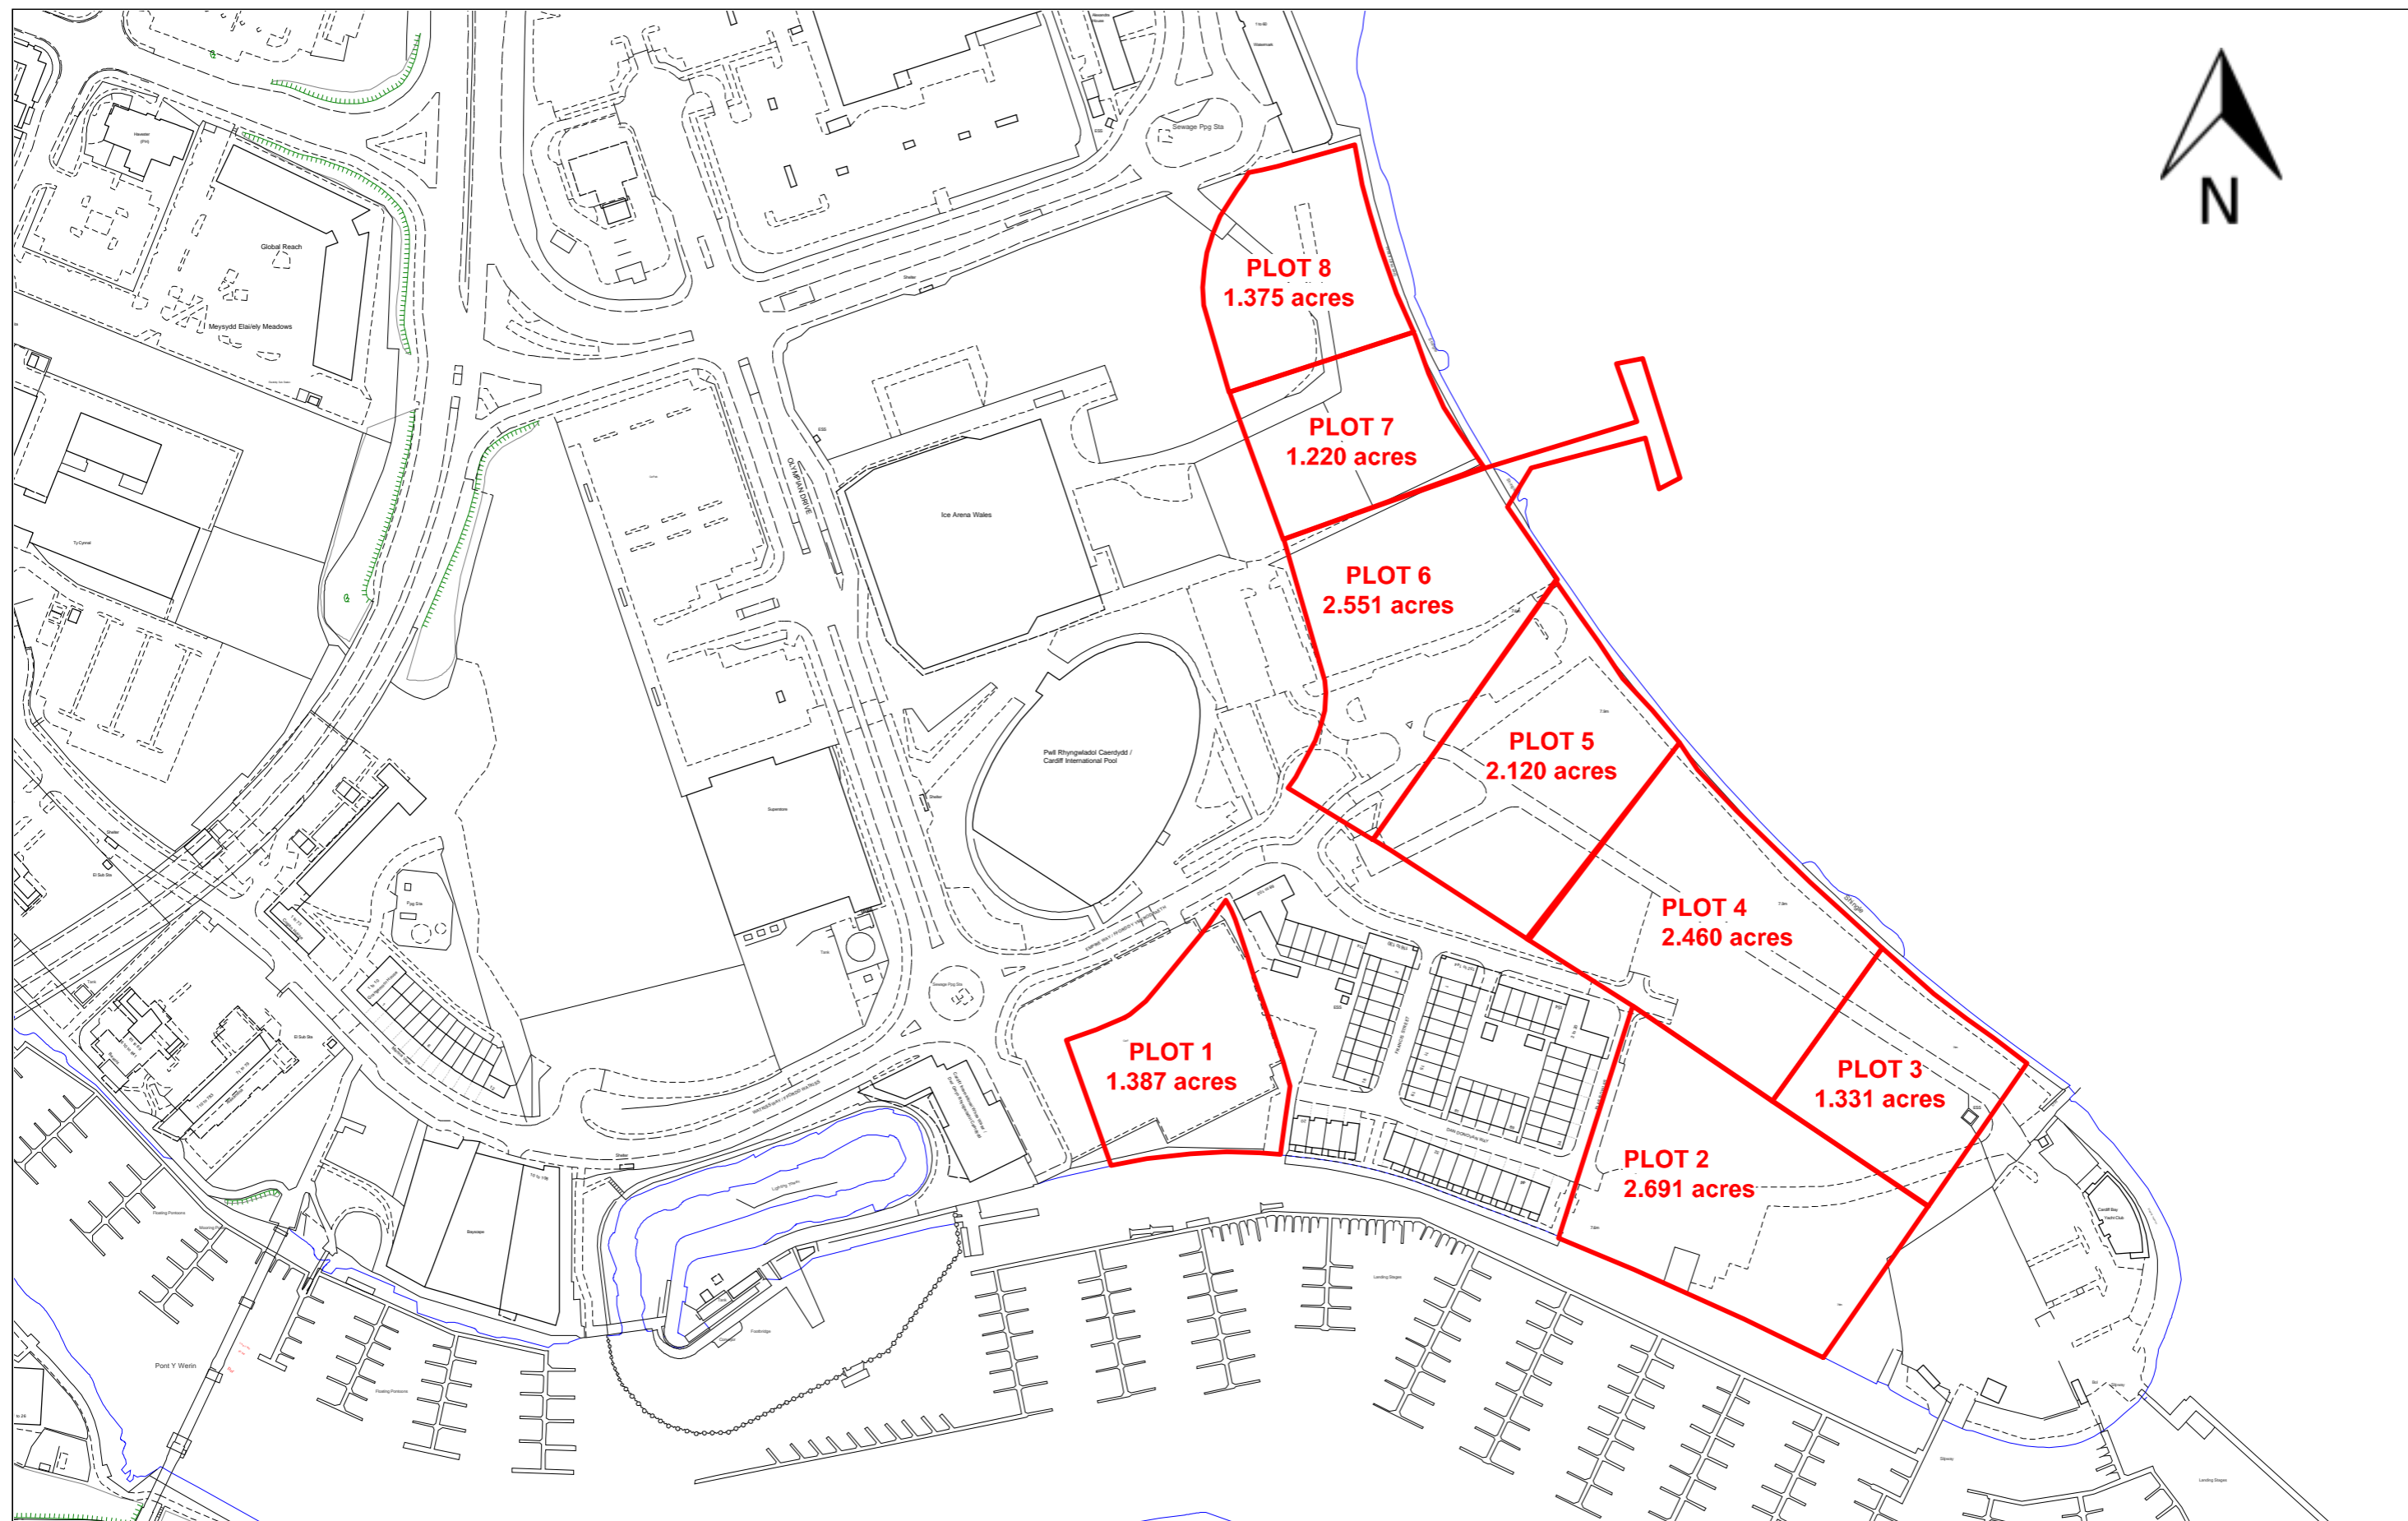

Residential / Commercial Developmnet Outline Application

© Hawffraint y Goron Cedwir pob hawl. Y data ar y map yw'r wybodaeth orau sydd ar gael ac mae er gwybodaeth yn unig. Tra gwneir pob ymdrech i sicrhau ei gywirdeb, ni ellir gwarantu hyn. Nid yw'r Cyngor yn derbyn cyfrifoldeb am unrhyw wallau ar y map a dylai defnyddwyr gychu eu cyngor arbenigol eu hunain ar unrhyw wybodaeth a ddangosir ynddo. 100023376 (2017)

Adolygiadau / Revisions: